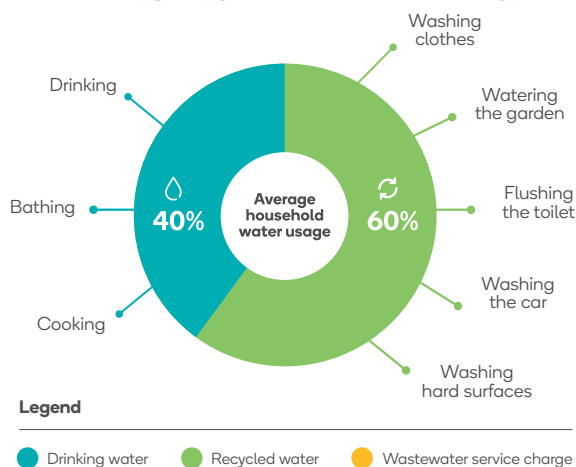

Altogether-connected

1 Altogether

This bill includes charges for:

- The fee to manage the wastewater produced by your home
- All the recycled water you use at your home

Your recycled water is charged at a lower rate than drinking water, so it's a good idea to use it for washing clothes, gardening, flushing toilets and cleaning surfaces.

Unlike residents living elsewhere, Altogether customers can feel at ease knowing that your wastewater is re-used and not being pumped into our waterways.

Not Altogether-connected

2 Sydney Water

This bill includes charges for:

- All the drinking water you consume

As an Altogether resident, you can save money by using recycled water instead of drinking water on things like washing clothes, watering the garden and flushing toilets.

3 Council

All Pitt Town residents receive a Council bill that includes charges for standard council rates that fund waste removal, public libraries, sporting grounds and so on.

For people who aren't connected to the Altogether community, this bill adds on:

- The fee to manage the wastewater produced by your home

All residents are required to pay wastewater charges, but for residents of Altogether communities, these charges are included in your monthly Altogether bill.

This means Altogether customers like you save on your Council bill.

How using recycled water affects your water bills

As an Altogether customer, 18% of your total water bill is charged at a lower rate compared to non-Altogether customers.

As an Altogether customer your meter is read monthly, and you're billed monthly – which makes it easier to track your usage from month to month.

Being part of an Altogether community gives you access to a lower cost, rainfall-independent water source so that you can control your water bill and your impact on the environment.